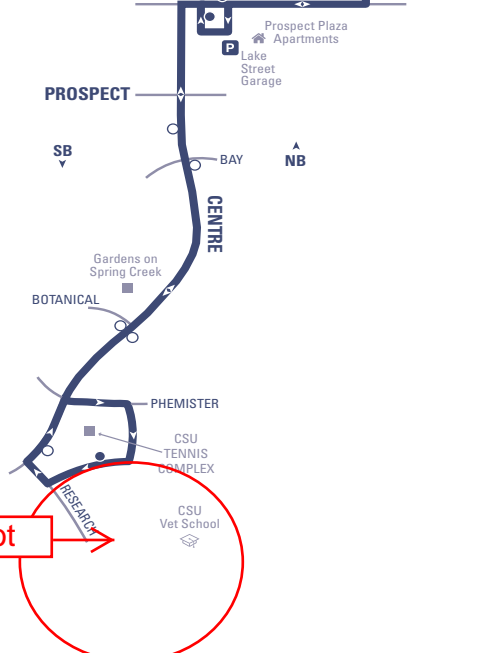

HORN

MOBY ARENA ▶ CTC ▶ LAKE STREET GARAGE ▶ VTH

EFFECTIVE 01/15/18

TRANSPORT

Runs **MONDAY - SATURDAY** All Year Long Runs **MONDAY - FRIDAY** When CSU is in Session

ILL Conference Location

MAP LEGEND

- Bus Route
 - Time Point Bus Stop: Street intersection used for time schedule reference point listed at the top of the time columns to estimate bus arrival and trip times.
 - Bus Stop
 - Connecting Routes
 - Transit Center
- Landmarks:**
- Government Building
 - College/University
 - Post Office
 - School
 - Library
 - Shopping
 - Museum
 - Other Landmark
 - Medical Facility