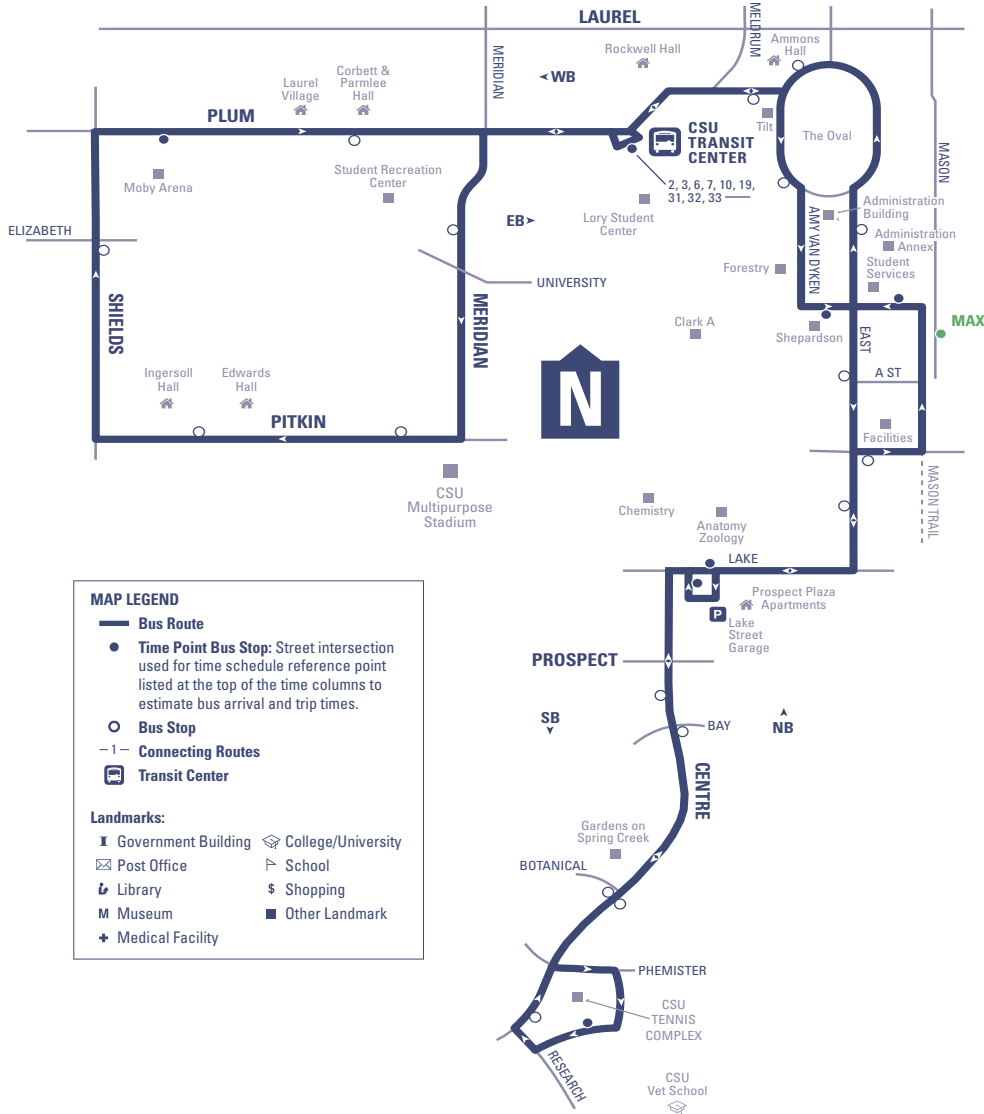

Continued on next panel

HORN

MOBY ARENA ▶ CTC ▶ LAKE STREET GARAGE ▶ VTH EFFECTIVE 01/15/18

TRANSFORT

Runs **MONDAY - SATURDAY** All Year Long Runs **MONDAY - FRIDAY** When CSU is in Session

HORN SOUTHBOUND

BUS STOP NUMBER				
532	466	1560	1671	1638
DEPART PLUM & MOBY ARENA	CSU TRANSIT CENTER (CTC)	UNIVERSITY & EAST	LAKE & CENTER	ARRIVE VTH
6:42 a	6:44 a	6:47 a	6:49 a	6:54 a
6:52 a	6:54 a	6:57 a	6:59 a	7:04 a
7:02 a	7:04 a	7:07 a	7:09 a	7:14 a
7:12 a	7:14 a	7:17 a	7:19 a	7:24 a
7:22 a	7:24 a	7:27 a	7:29 a	7:34 a
7:32 a	7:34 a	7:37 a	7:39 a	7:44 a
7:42 a	7:44 a	7:47 a	7:49 a	7:54 a
7:52 a	7:54 a	7:57 a	7:59 a	8:04 a
8:02 a	8:04 a	8:07 a	8:09 a	8:14 a
8:12 a	8:14 a	8:17 a	8:19 a	8:24 a
8:22 a	8:24 a	8:27 a	8:29 a	8:34 a
8:32 a	8:34 a	8:37 a	8:39 a	8:44 a
8:42 a	8:44 a	8:47 a	8:49 a	8:54 a
8:52 a	8:54 a	8:57 a	8:59 a	9:04 a
9:02 a	9:04 a	9:07 a	9:09 a	9:14 a
9:12 a	9:14 a	9:17 a	9:19 a	9:24 a
9:22 a	9:24 a	9:27 a	9:29 a	9:34 a
9:32 a	9:34 a	9:37 a	9:39 a	9:44 a
9:42 a	9:44 a	9:47 a	9:49 a	9:54 a
9:52 a	9:54 a	9:57 a	9:59 a	10:04 a
10:02 a	10:04 a	10:07 a	10:09 a	10:14 a
10:12 a	10:14 a	10:17 a	10:19 a	10:24 a
10:22 a	10:24 a	10:27 a	10:29 a	10:34 a
10:32 a	10:34 a	10:37 a	10:39 a	10:44 a
10:42 a	10:44 a	10:47 a	10:49 a	10:54 a
10:52 a	10:54 a	10:57 a	10:59 a	11:04 a
11:02 a	11:04 a	11:07 a	11:09 a	11:14 a
11:12 a	11:14 a	11:17 a	11:19 a	11:24 a
11:22 a	11:24 a	11:27 a	11:29 a	11:34 a
11:32 a	11:34 a	11:37 a	11:39 a	11:44 a
11:42 a	11:44 a	11:47 a	11:49 a	11:54 a
11:52 a	11:54 a	11:57 a	11:59 a	12:04 p
12:02 p	12:04 p	12:07 p	12:09 p	12:14 p
12:12 p	12:14 p	12:17 p	12:19 p	12:24 p
12:22 p	12:24 p	12:27 p	12:29 p	12:34 p